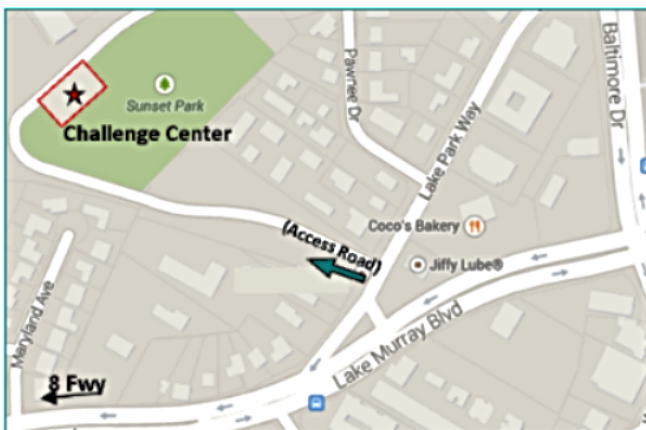

Celebration of Life for Bill Bodry

July 15, 2017, 12:00pm at Challenge Center

Please Join us in celebrating the life of an amazing man who gave so much to so many.

- Saturday, July 15th at Noon
- Challenge Center at 5540 Lake Park Way, La Mesa CA 91942.
- Light hor d'oeuvres will be served and many memories shared

In lieu of flowers, donations may be made in Bill's honor to [Challenge Center](#).

For your convenience, donations can be made online at

www.challengecenter.org or via mail at

5540 Lake Park Way, La Mesa CA, 91942

Directions to Challenge Center from Interstate 8 E or W

- Exit Lake Murray Blvd
- Head North on Lake Murray Blvd for approx 1 mile
- There will be a left hand turn lane across from a Jiffy Lube
- Turn Left at the Jiffy Lube onto Lake Park Way
- Almost immediately on your left will be a large brown sign for Sunset Park and an access road.
- Turn left onto the access road and follow it past the small bridge, past the ball park and playground to the back of the park
- Challenge Center will be on your Right as the access road ends.